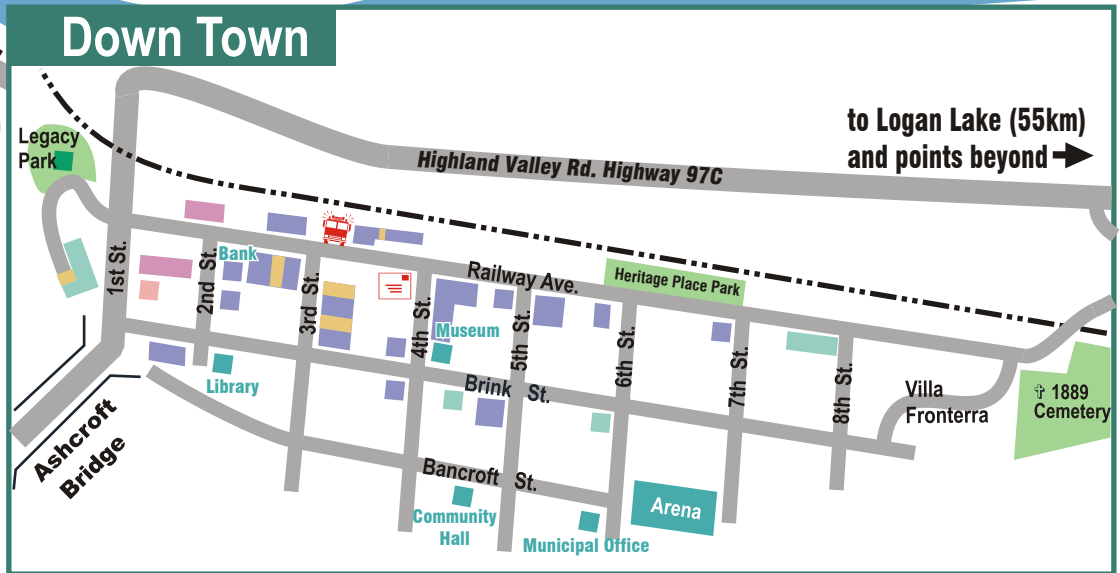

LEGEND

- Camping
- Accommodation
- Restaurant
- Gas Station
- Grocery Store
- Shopping/Commercial
- H Hospital
- A Ambulance
- P Police
- F Fire Dept.
- PO Post Office

Village of Ashcroft
Population: 1800
Elevation: 335m (1117ft.)
Annual Rainfall: 153.11mm
Annual Mean Daily Temperature: 8.7°C
(July 29.6°C, January -6°C)